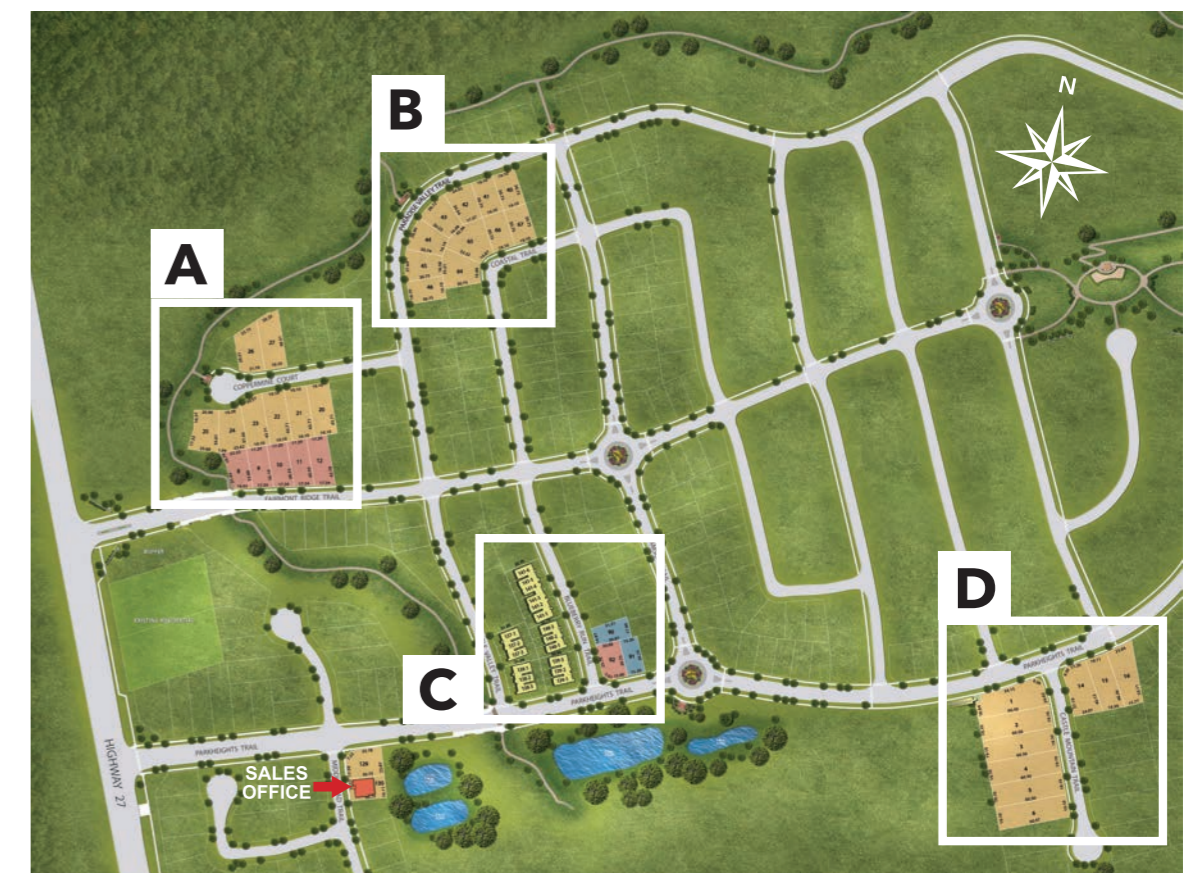

# Siteplan

**KING COUNTRY**  
ESTATES

## Legend

- 26' Townhouses
- 50' Singles
- 56' Singles
- 63' Singles

## Key Plan

# MARYCROFT HOMES™

SIMPLE PLEASURES

Plans, measurements and specifications are approximate and subject to change without notice. Renderings are Artist's Concept.